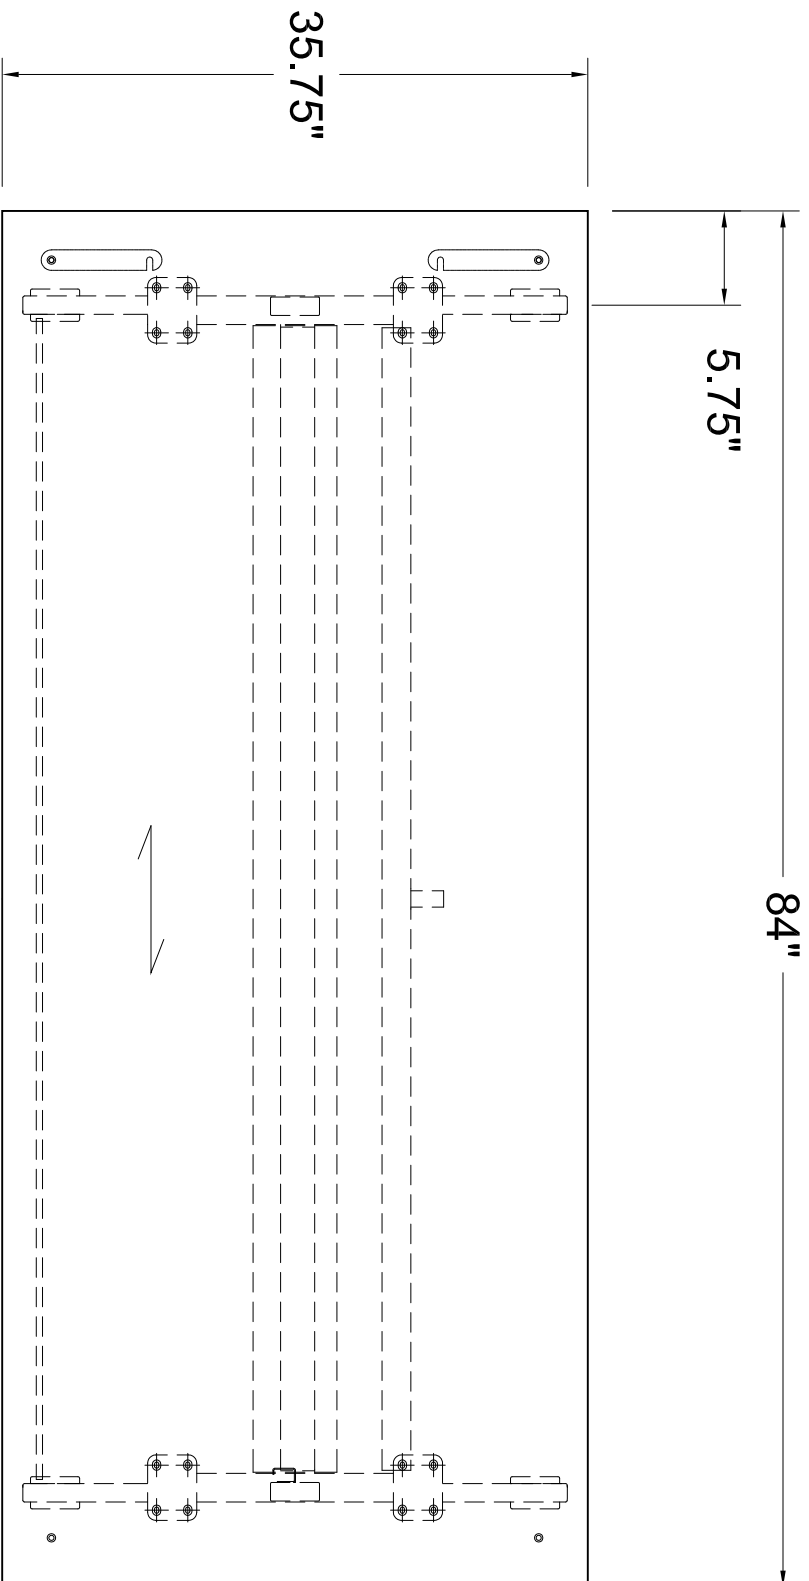

**PLAN VIEW**

84" x \*36" METRONOME FLIP TOP TABLE

THIS DRAWING IS CONFIDENTIAL AND PROPRIETARY. NO PART OF THIS DRAWING MAY BE COPIED, DISCLOSED TO ANY THIRD PARTY OR USED FOR ANY PURPOSE WITHOUT THE EXPRESS WRITTEN AUTHORIZATION OF NIENKAMPER FURNITURE & ACCESSORIES

\* DENOTES NOMINAL TABLE DEPTH